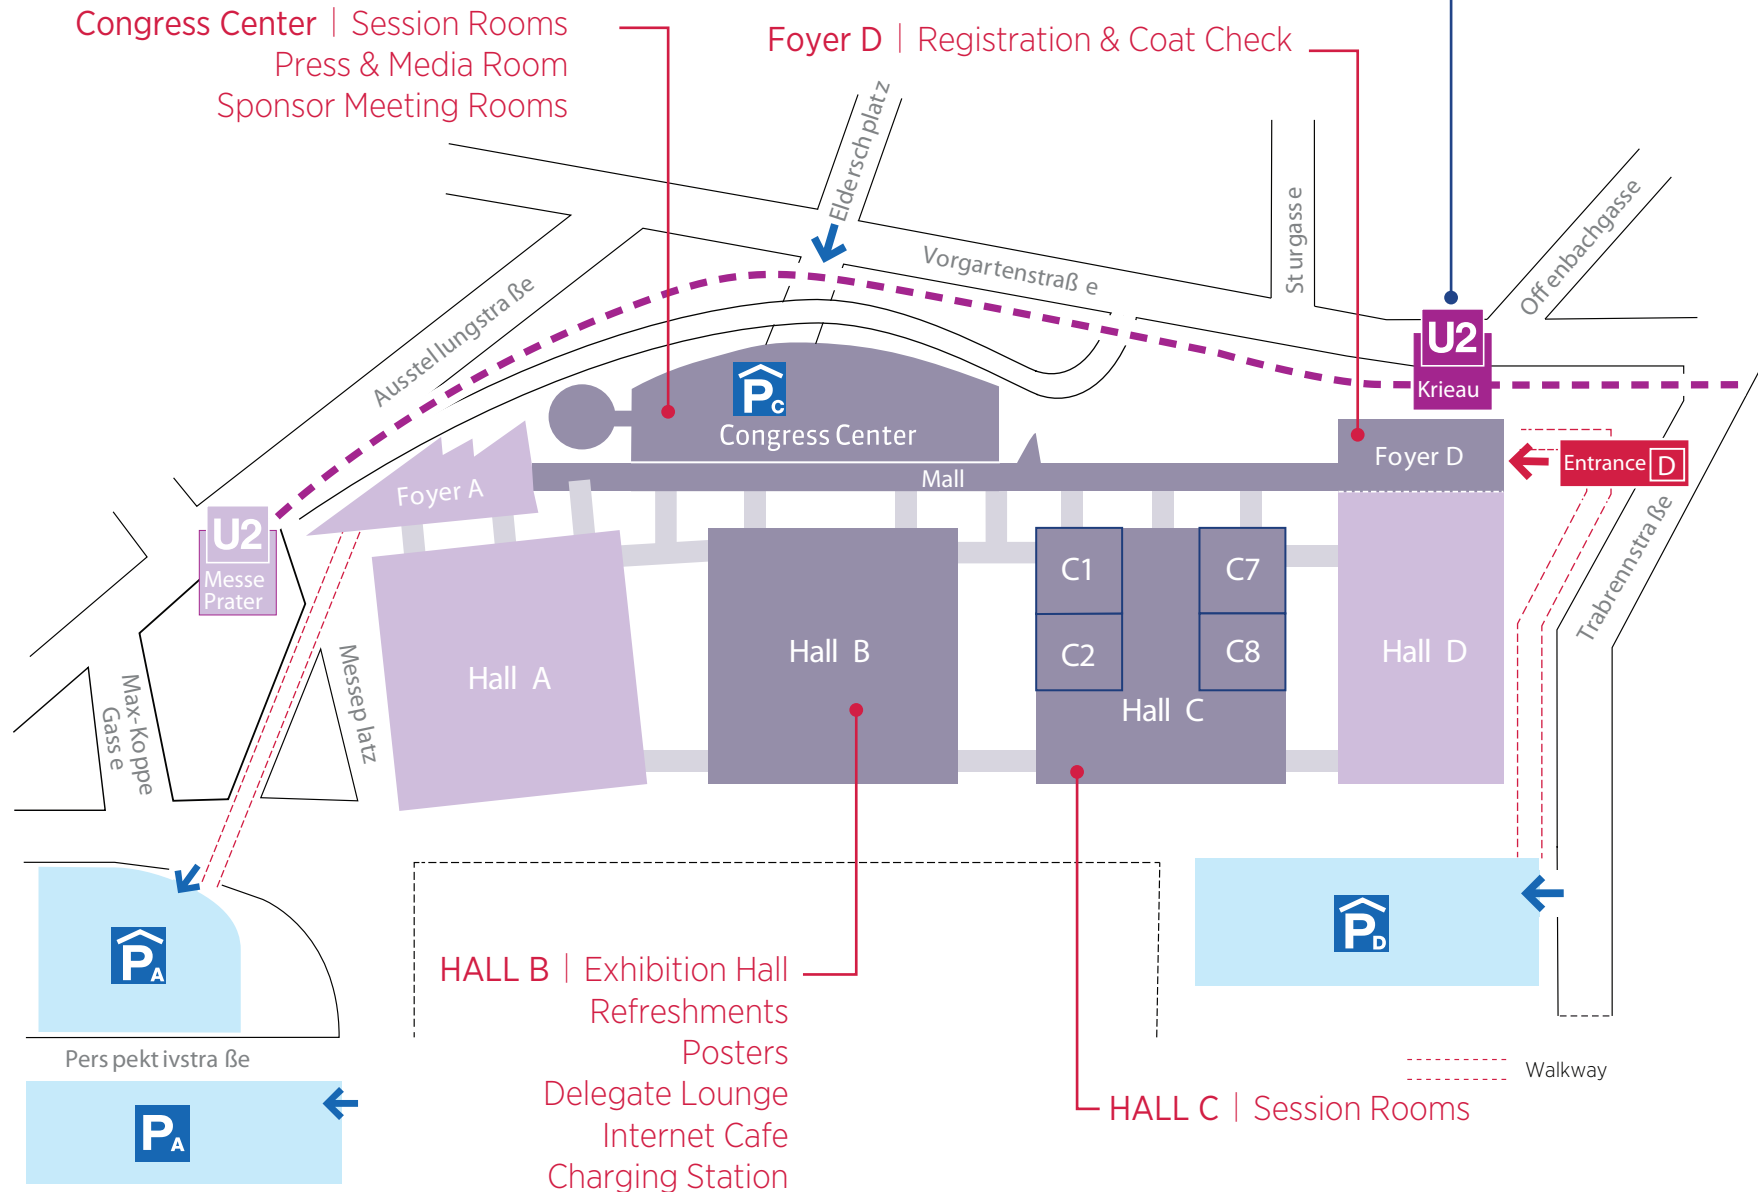

Messe Wien Exhibition & Congress Center

MESSE WIEN EXHIBITION & CONGRESS CENTER ▶

Recommended U-Bahn Station

Closest to Registration

Messe Wien Exhibition & Congress Center

FOYER D | REGISTRATION, HELP DESK,
COAT & BAGGAGE CHECK

HALL C | SESSION ROOMS

VIP LOUNGE D | SPEAKER PREVIEW ROOM & LOUNGE

FOYER D (REGISTRATION) ▶

HALL C ▶

Messe Wien Exhibition & Congress Center

CONGRESS CENTER | SESSION ROOMS
PRESS MEDIA ROOM
SPONSOR MEETING ROOMS

CONGRESS CENTER ► GROUND LEVEL

CONGRESS CENTER ► UPPER LEVEL