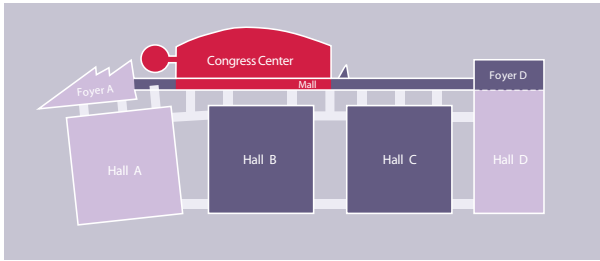

Messe Wien Exhibition & Congress Center

MESSE WIEN EXHIBITION & CONGRESS CENTER ▶

Recommended U-Bahn Station

Closest to Registration

Messe Wien Exhibition & Congress Center

FOYER D | REGISTRATION, HELP DESK,
COAT & BAGGAGE CHECK

HALL C | SESSION ROOMS

VIP LOUNGE D | SPEAKER PREVIEW ROOM & LOUNGE

FOYER D (REGISTRATION) ▶

HALL C ▶

Messe Wien Exhibition & Congress Center

CONGRESS CENTER | SESSION ROOMS
PRESS MEDIA ROOM
SPONSOR MEETING ROOMS

CONGRESS CENTER ► GROUND LEVEL

CONGRESS CENTER ► UPPER LEVEL