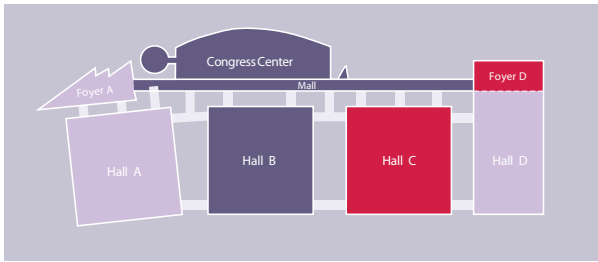

Messe Wien Exhibition & Congress Center

MESSE WIEN EXHIBITION & CONGRESS CENTER ▶

Recommended U-Bahn Station

Closest to Registration

Messe Wien Exhibition & Congress Center

FOYER D | REGISTRATION, HELP DESK,
COAT & BAGGAGE CHECK

HALL C | SESSION ROOMS

VIP LOUNGE D | SPEAKER PREVIEW ROOM & LOUNGE

FOYER D (REGISTRATION) ▶

HALL C ▶

Messe Wien Exhibition & Congress Center

CONGRESS CENTER | SESSION ROOMS
PRESS MEDIA ROOM
SPONSOR MEETING ROOMS

CONGRESS CENTER ► GROUND LEVEL

CONGRESS CENTER ► UPPER LEVEL