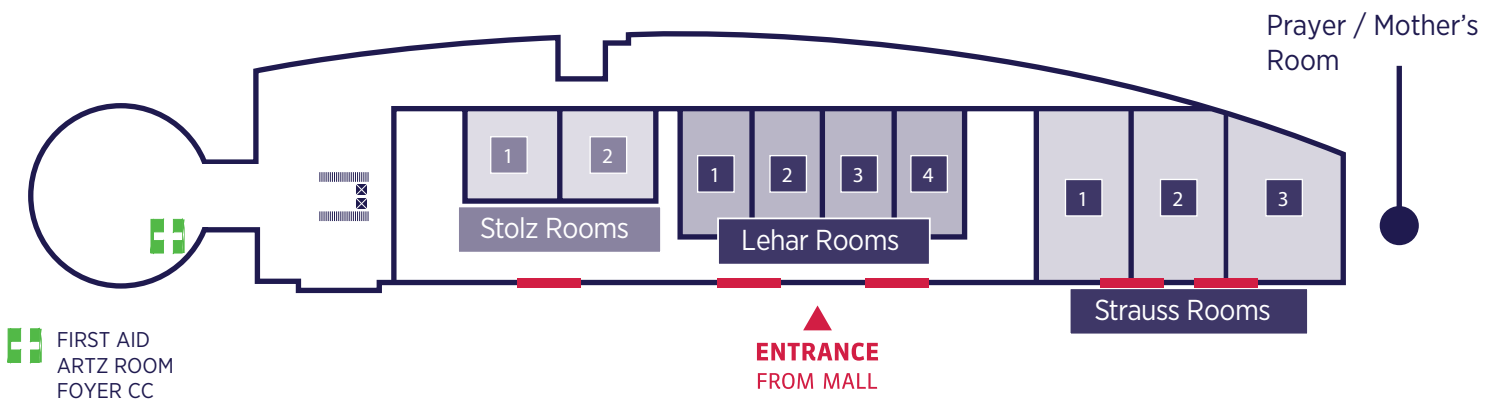

Messe Wien Exhibition & Congress Center

MESSE WIEN EXHIBITION & CONGRESS CENTER ▶

Recommended U-Bahn Station

Closest to Registration

Messe Wien Exhibition & Congress Center

FOYER D | REGISTRATION, HELP DESK,
COAT & BAGGAGE CHECK

HALL C | SESSION ROOMS

VIP LOUNGE D | SPEAKER PREVIEW ROOM & LOUNGE

FOYER D (REGISTRATION) ▶

HALL C ▶

Messe Wien Exhibition & Congress Center

CONGRESS CENTER | SESSION ROOMS
PRESS MEDIA ROOM
SPONSOR MEETING ROOMS

CONGRESS CENTER ► GROUND LEVEL

CONGRESS CENTER ► UPPER LEVEL