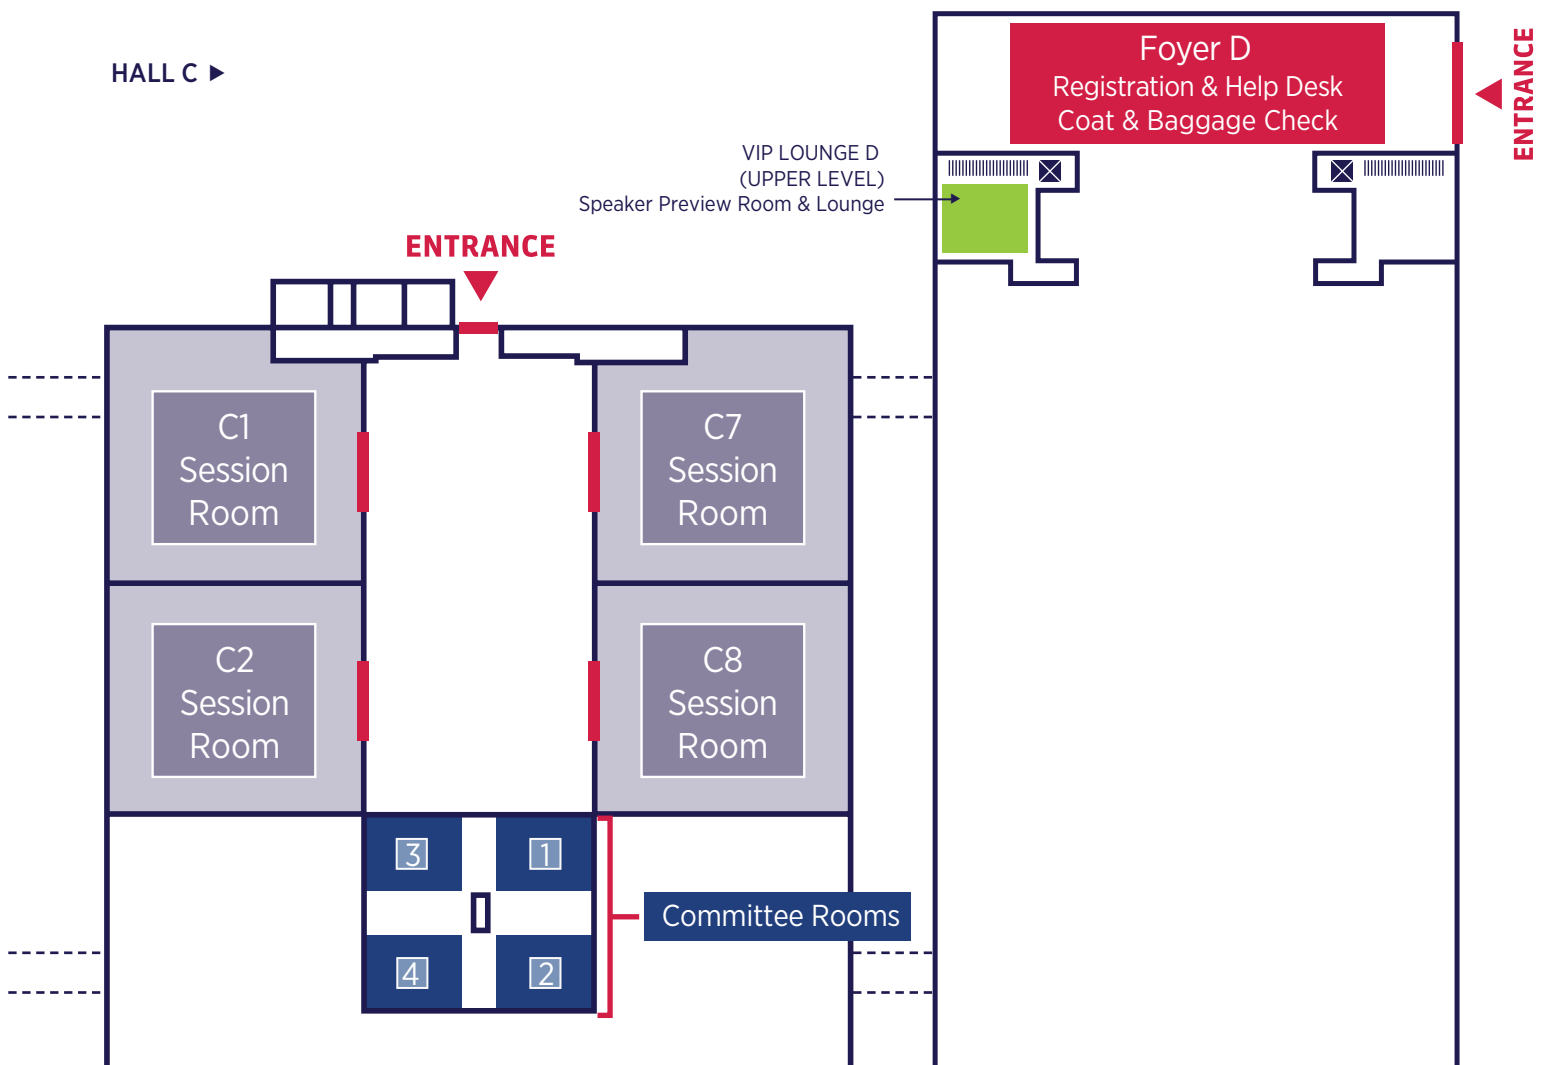

Messe Wien Exhibition & Congress Center

MESSE WIEN EXHIBITION & CONGRESS CENTER ▶

Recommended U-Bahn Station

Closest to Registration

Messe Wien Exhibition & Congress Center

FOYER D | REGISTRATION, HELP DESK,
COAT & BAGGAGE CHECK

HALL C | SESSION ROOMS

VIP LOUNGE D | SPEAKER PREVIEW ROOM & LOUNGE

FOYER D (REGISTRATION) ▶

HALL C ▶

Messe Wien Exhibition & Congress Center

CONGRESS CENTER | SESSION ROOMS
PRESS MEDIA ROOM
SPONSOR MEETING ROOMS

CONGRESS CENTER ► GROUND LEVEL

CONGRESS CENTER ► UPPER LEVEL